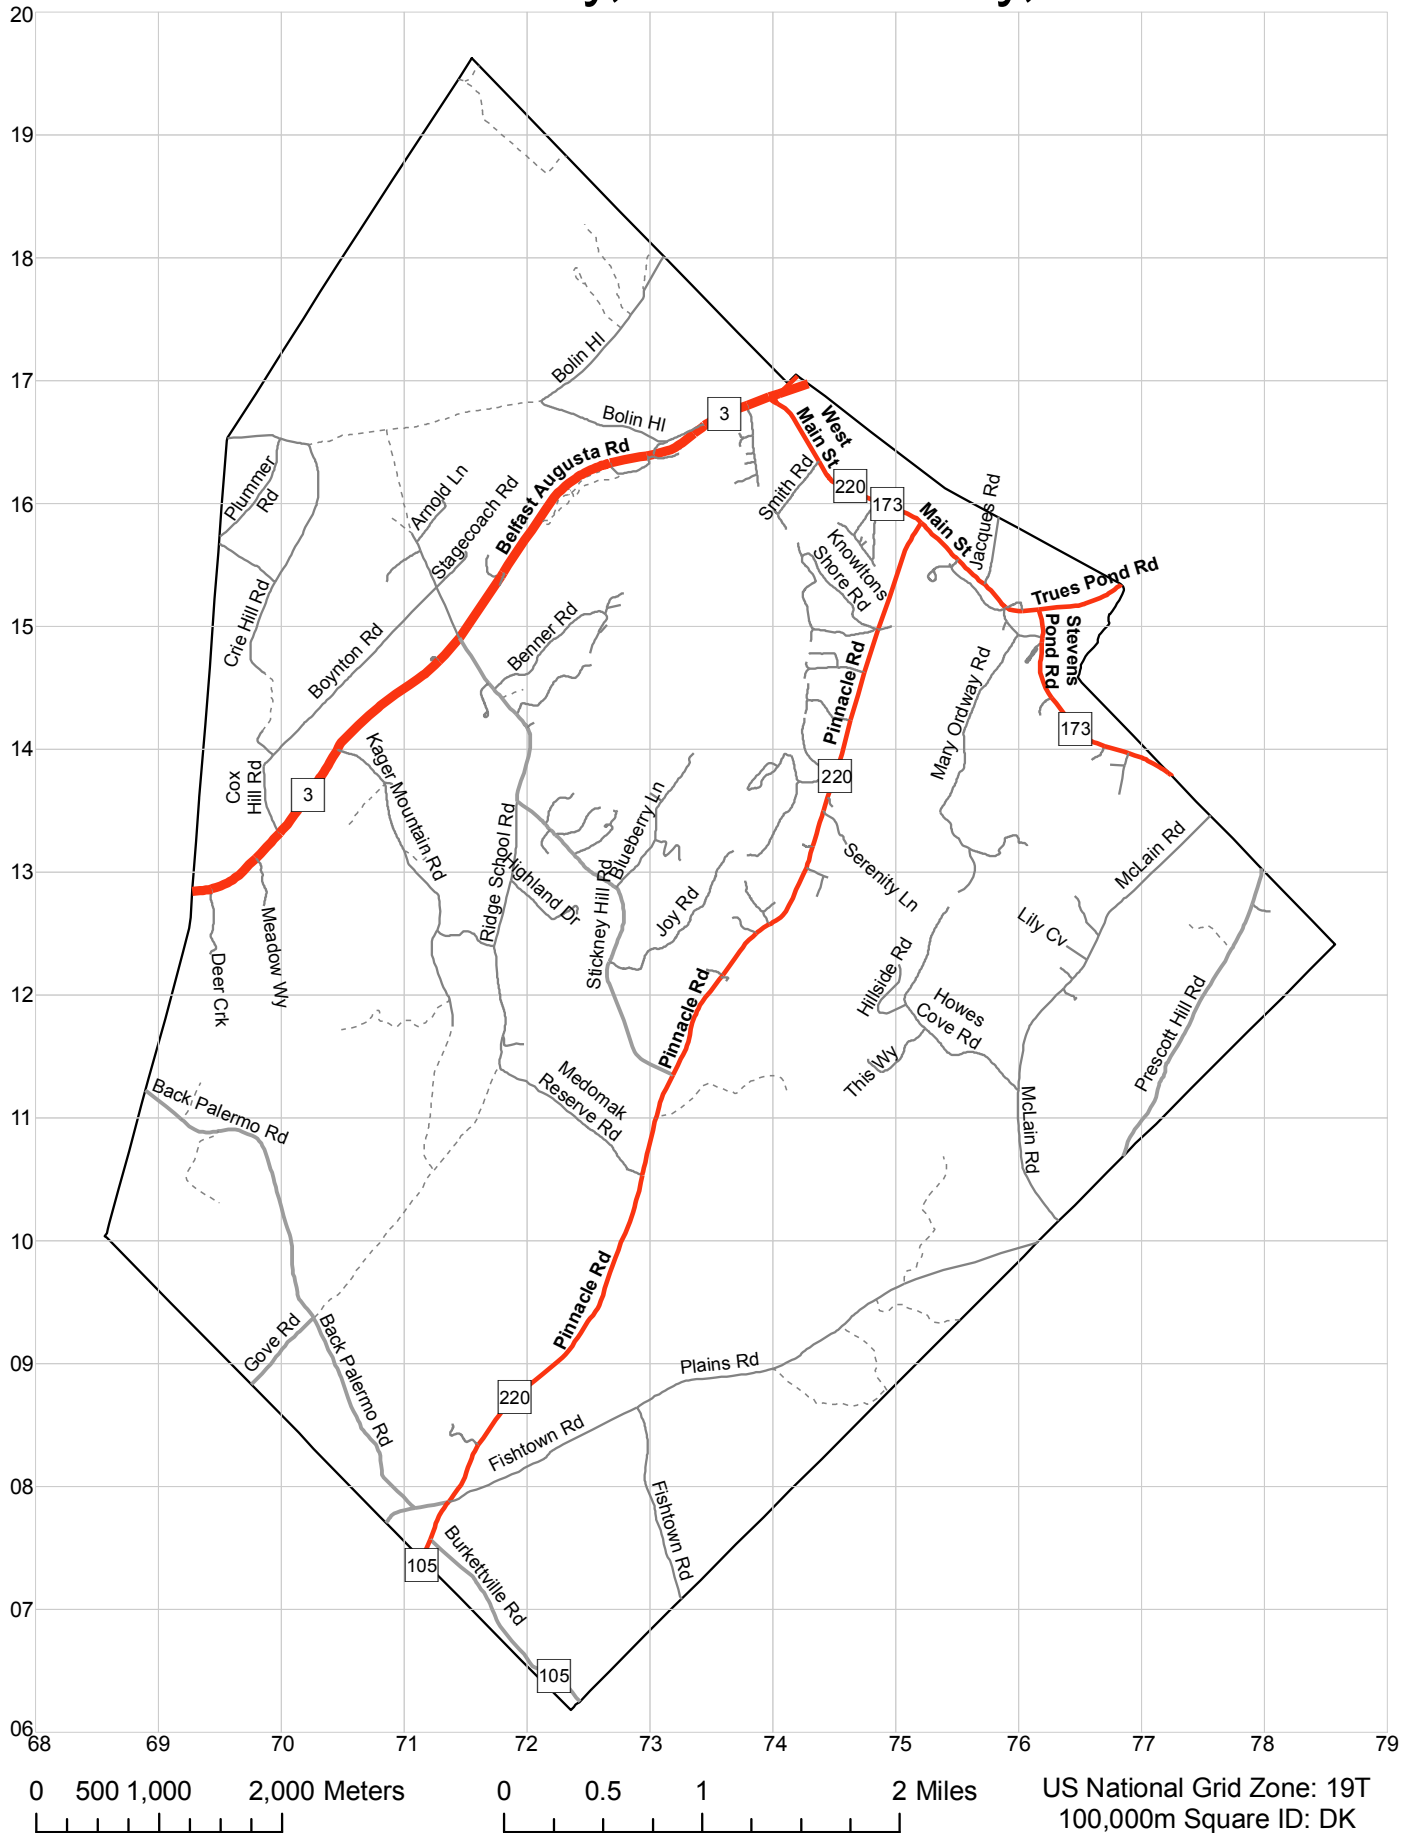

# Road Map

## Town of Liberty, Waldo County, Maine

Map created by Jake Weisberg for the Waldo County Emergency Management Agency.  
 Data sourced from the Maine office of GIS, DeLorme Maine Atlas and Gazetteer, and local knowledge.  
 This version published 8-13-2009