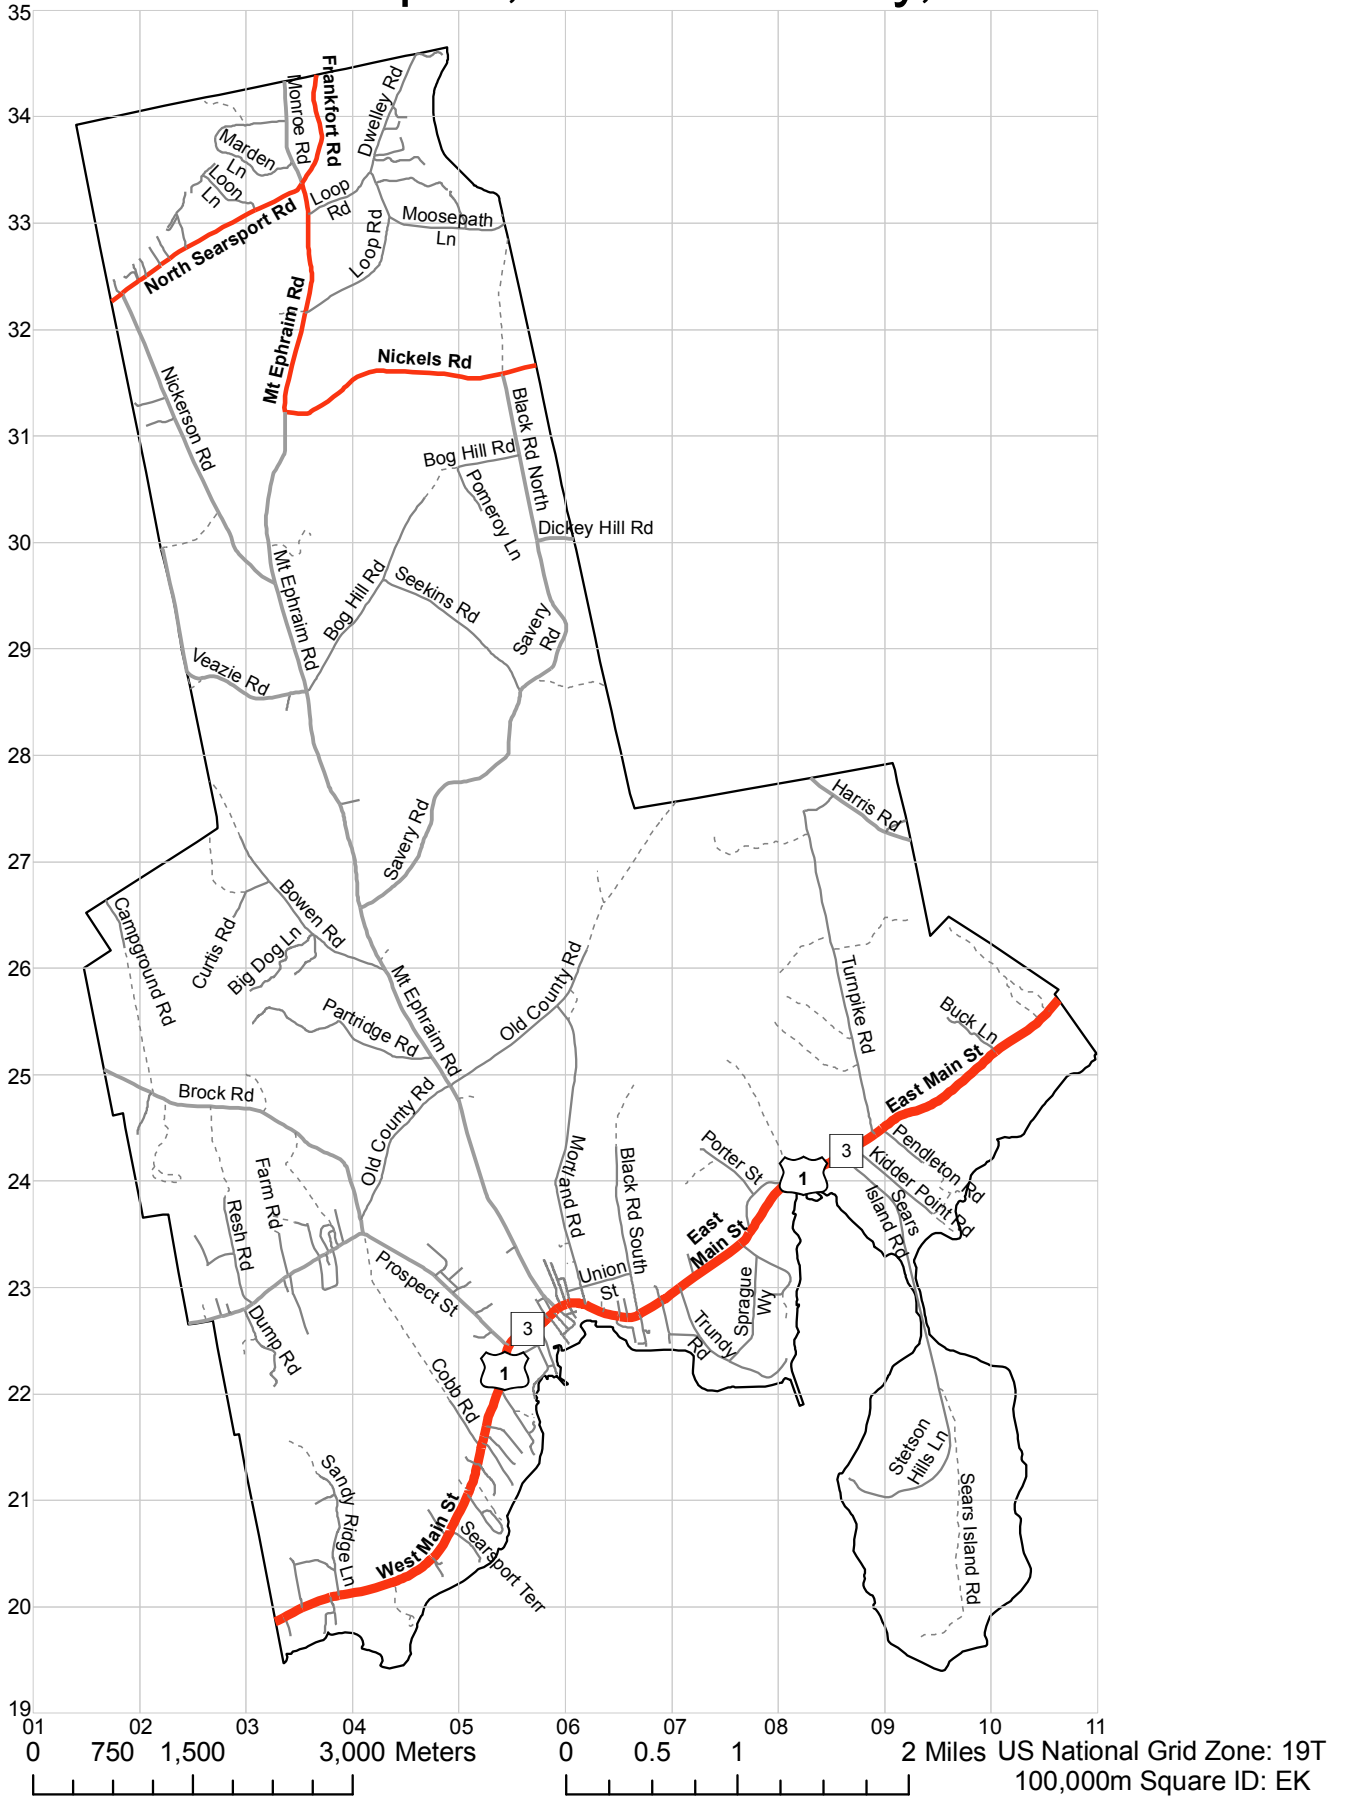

Road Map

Town of Searsport, Waldo County, Maine

Map created by Jake Weisberg for the Waldo County Emergency Management Agency.
 Data sourced from the Maine office of GIS, DeLorme Maine Atlas and Gazetteer, and local knowledge.
 This version published 8-14-2009