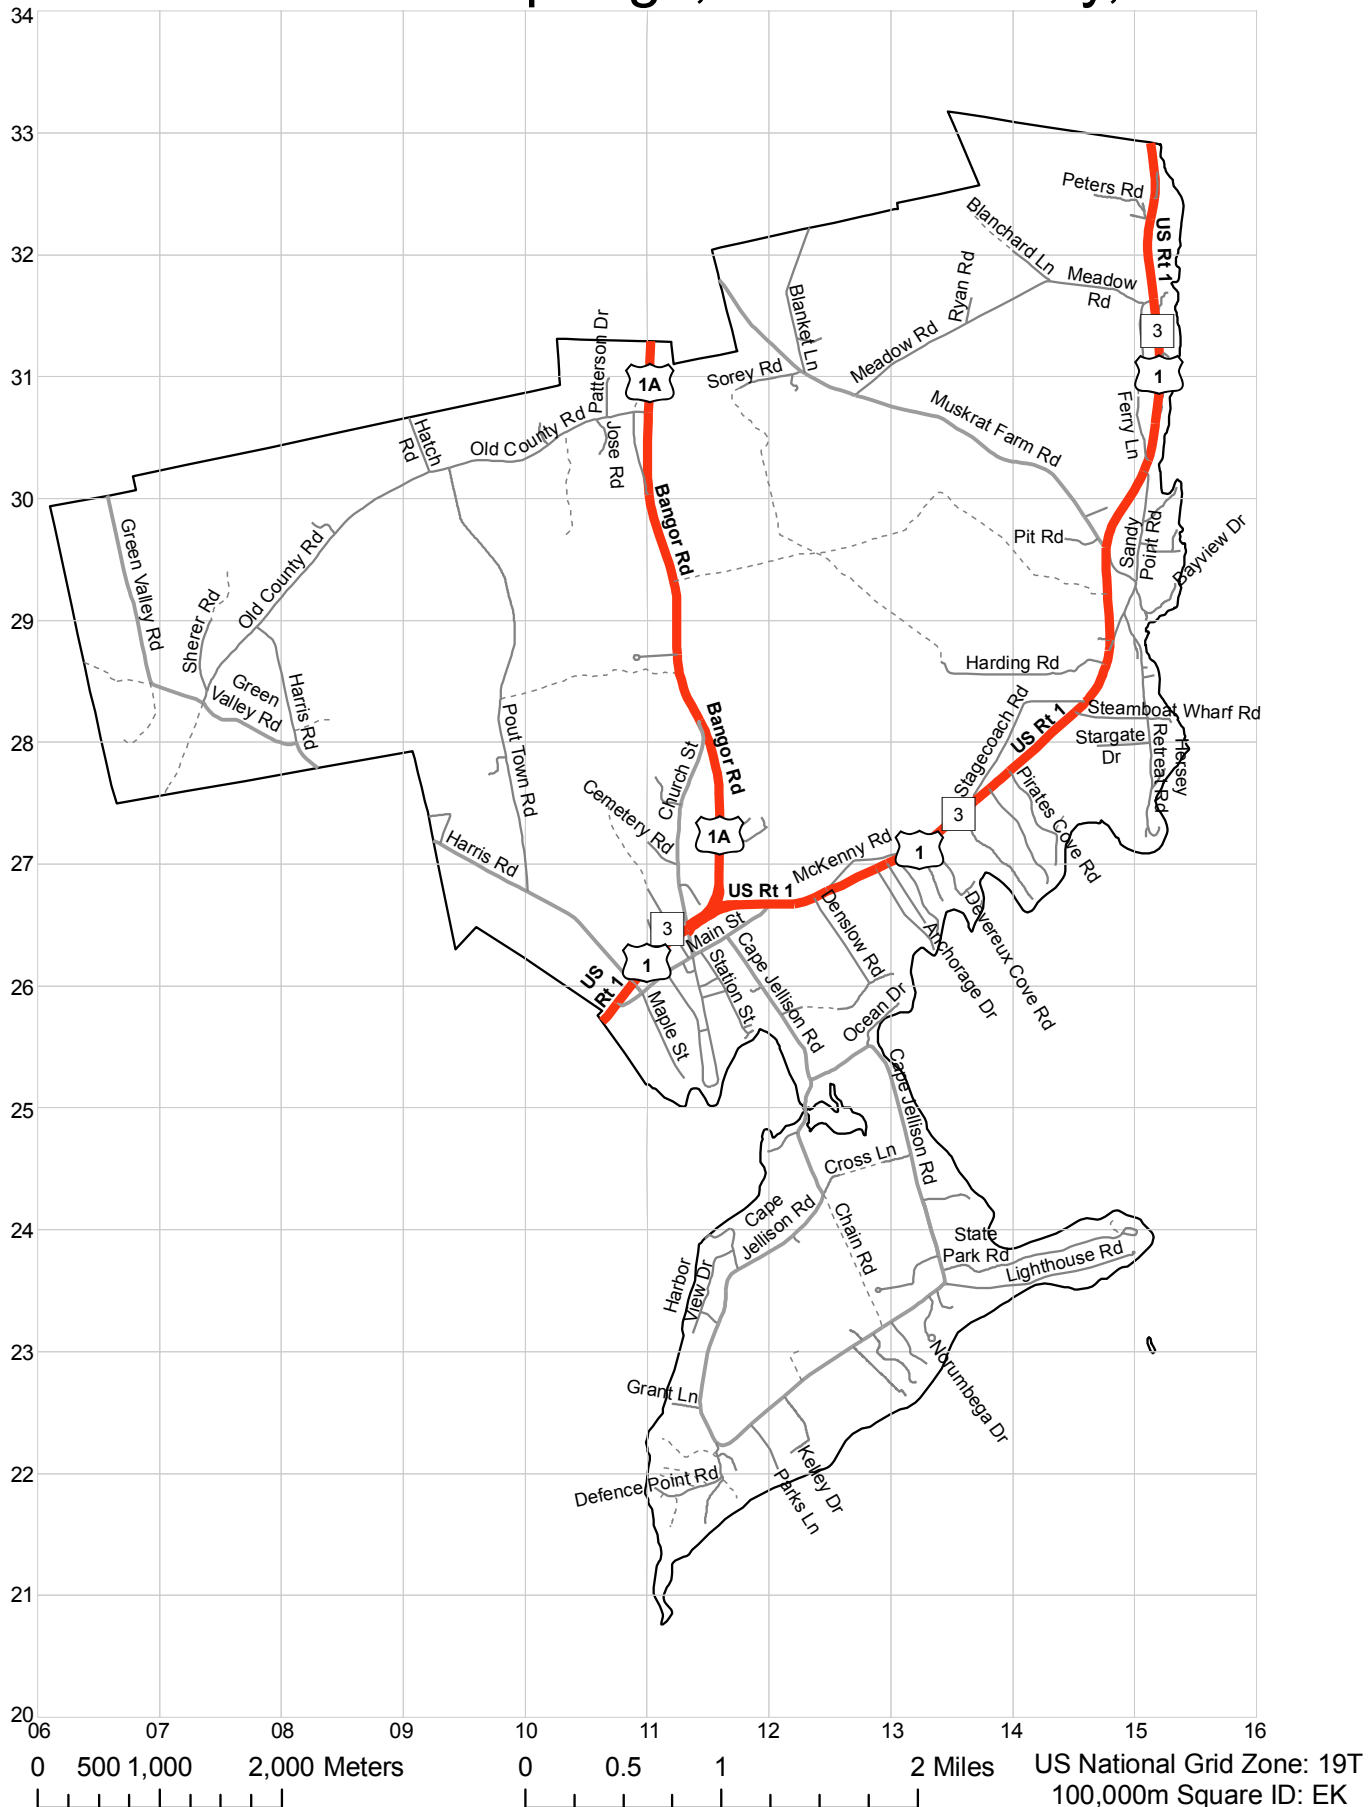

Road Map

Town of Stockton Springs, Waldo County, Maine

Map created by Jake Weisberg for the Waldo County Emergency Management Agency.
 Data sourced from the Maine office of GIS, DeLorme Maine Atlas and Gazetteer, and local knowledge.
 This version published 8-14-2009